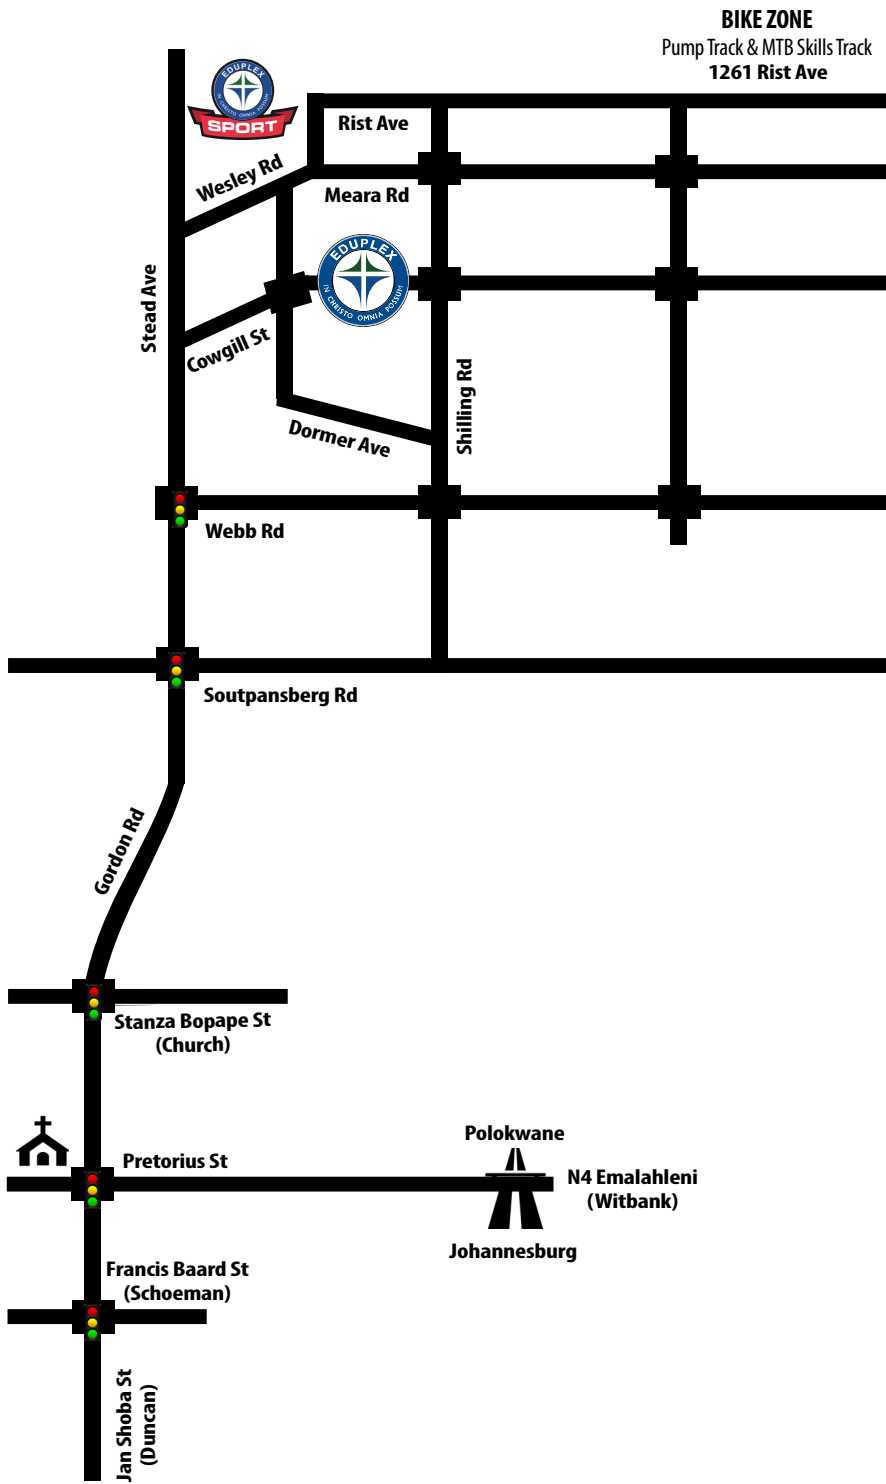

# EDUPLEX MAP & DIRECTIONS

## Directions Option 1:

1. Follow Jan Shoba Street (formerly Duncan) in a northerly direction.
2. Cross over Francis Baard (formerly Schoeman), Pretorius and Stanza Bopape (formerly Church) Streets.
3. Jan Shoba Street will become Gordon Road once you have crossed Stanza Bopape Street.
4. Follow the road and turn right into Soutpansberg Road at the large intersection.
5. Turn left into Shilling Street (first on your left).
  - For the Pre-School (Gate1), turn left into Dormer Street.
  - For the Primary School (Gate 2), turn left into Cowgill Street (this is the main entrance to the Eduplex).
  - For the High School (Gate 3), turn left into Meara Street. The entrance is on your left.

## Directions Option 2:

1. Follow the N1 (Polokwane highway) until you reach the Stormvoël off ramp (from the south turn left, and from the north, turn right onto Stormvoël). Follow the road until you reach the Hardy Muller circle. Take the second exit (Nico Smith Str).
2. Follow the road until you reach the Stead Ave intersection and turn left. Drive over the train bridge and cross over the traffic lights.
3. Take the next street left into Dormer Ave, pass Watkins Ave and Eva Ave.
  - For the Pre-School, continue straight over Cowgill Street, the school is on your left.
  - For the Primary School, turn left into Cowgill Street, the school is on your right.
  - For the High School, turn left into Wesley Road and then turn right into Meara Road. The entrance is on your right.

### Postal Address

P.O. Box 11610  
Queenswood  
0121